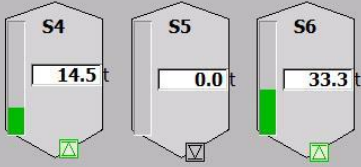

Dust Collector 2 Dust Collector 3

MOM PO Download Line 3 PO Line 4 PO Line 5 PO Combined Unit Coding Combined Unit Sampling HMI Server Status

KEY

- Safety Tripped
- Stopped
- Running
- Stopping
- Hold
- Alarm
- E-Stops
- Doors