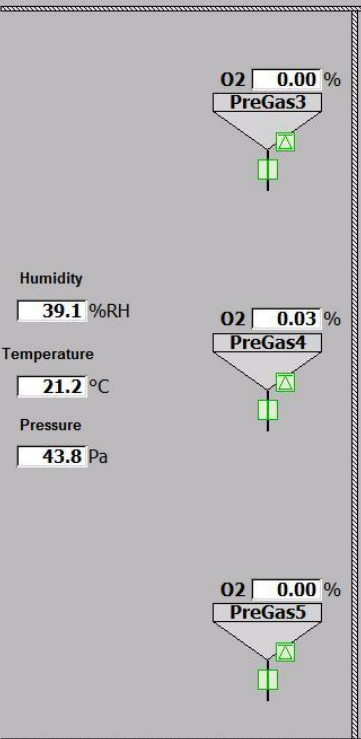

Dust Collector 2 Dust Collector 3

MOM PO Download Line 3 PO Line 4 PO Line 5 PO Combined Unit Coding Combined Unit Sampling HMI Server Status

KEY

- Safety Tripped
- Stopped
- Running
- Stopping
- Hold
- Alarm
- E-Stops
- Doors