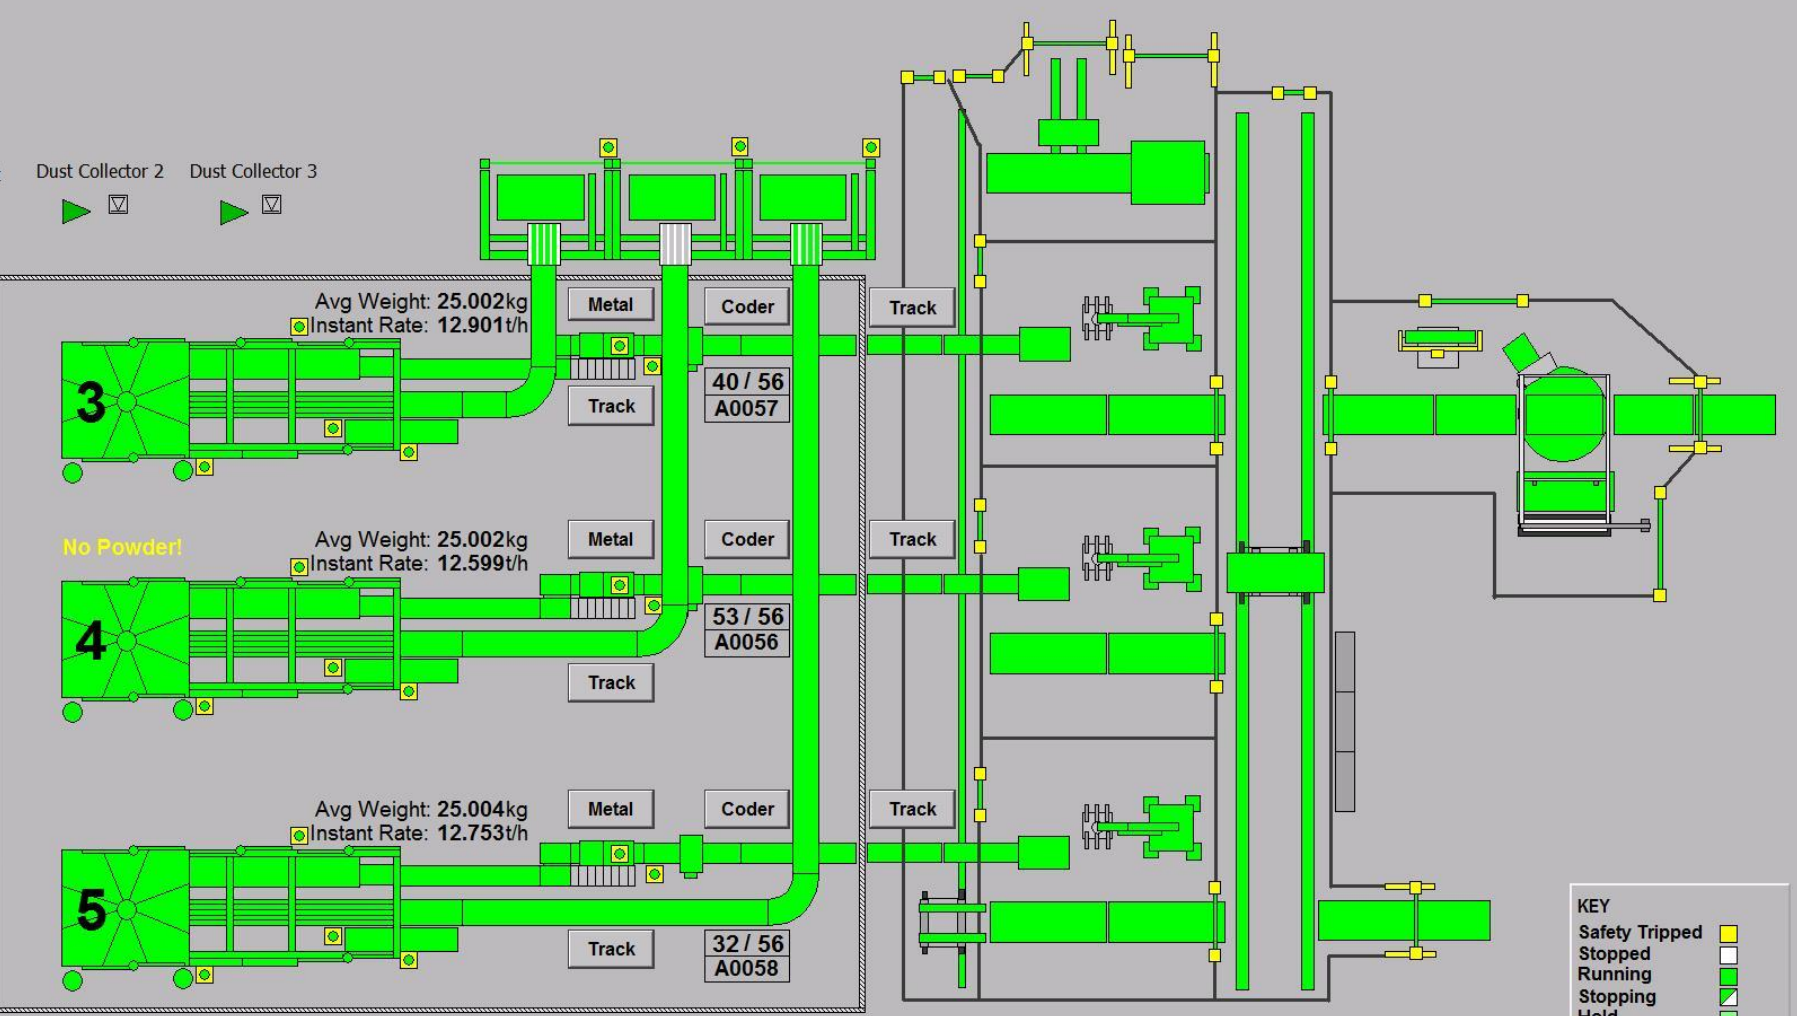

Home

05:41:31
01/10/2016

MOM
Alarms

Line 3
Alarms

Line 4
Alarms

Line 5
Alarms

User
service

Keyboard

Dust Collector 2 Dust Collector 3

MOM PO Download Line 3 PO Line 4 PO Line 5 PO Combined Unit Coding Combined Unit Sampling HMI Server Status

KEY

- Safety Tripped
- Stopped
- Running
- Stopping
- Hold
- Alarm
- E-Stops
- Doors